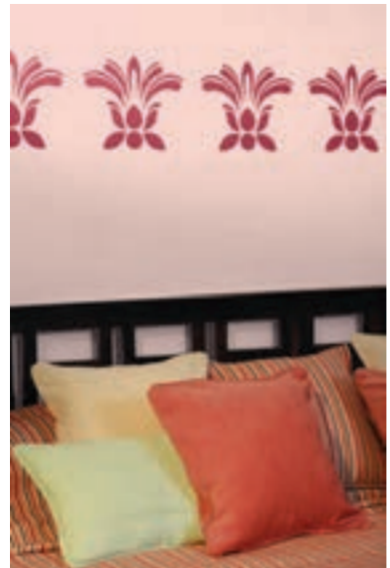

1

2

3

WALL STENCIL  
Cosmos

Fresh flowers  
enliven a room at  
once.

Plain pastel cushions  
in similar tones are  
also a beautiful way to  
dress a bed.

7210  
Hyacinth Mist

7215  
French Purple