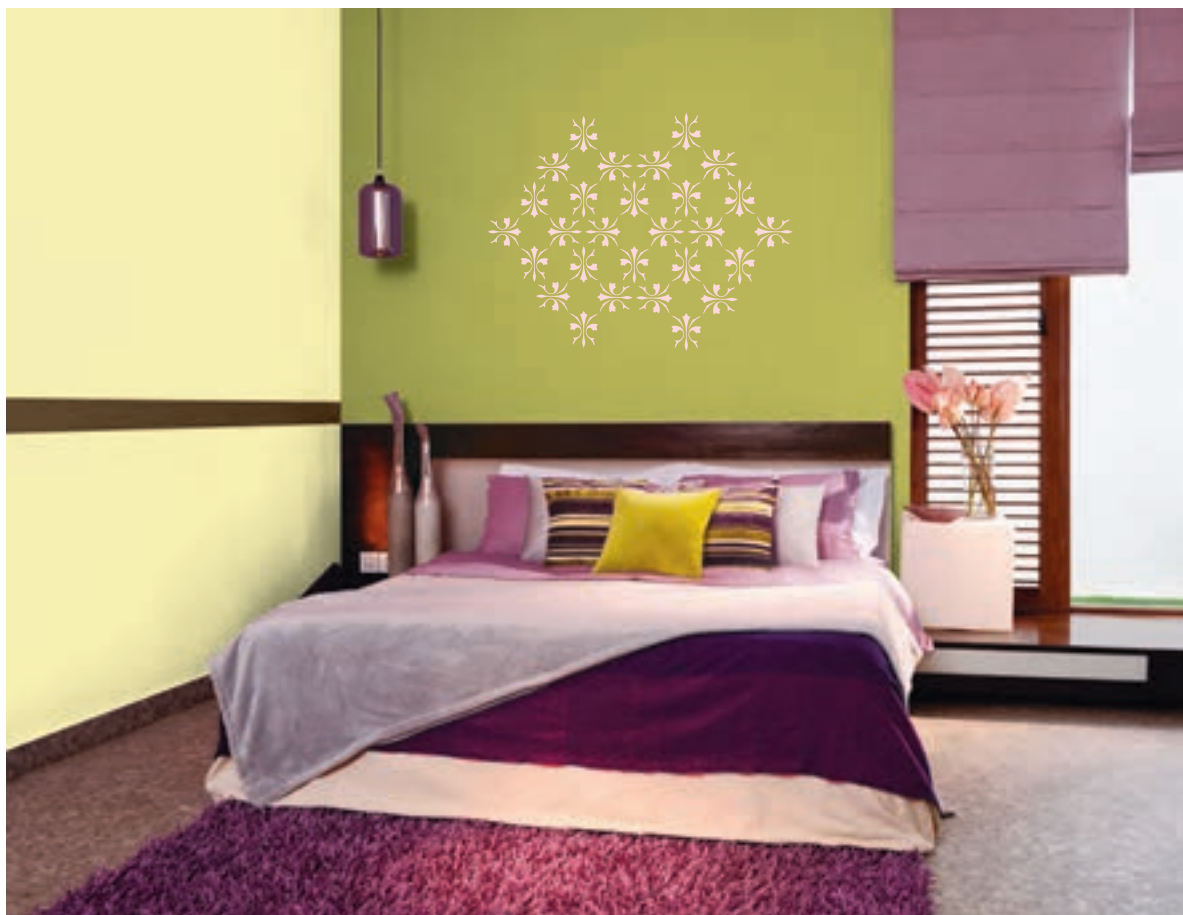

COLOUR OPTION

1

2

3

Reflective shiny  
objects like  
lamps and bottles  
are a glamorous  
accessory .

Tall clear vases with long  
stemmed flowers add  
freshness to a space.

7822  
Spring Beauty

7826  
Hermit Shack